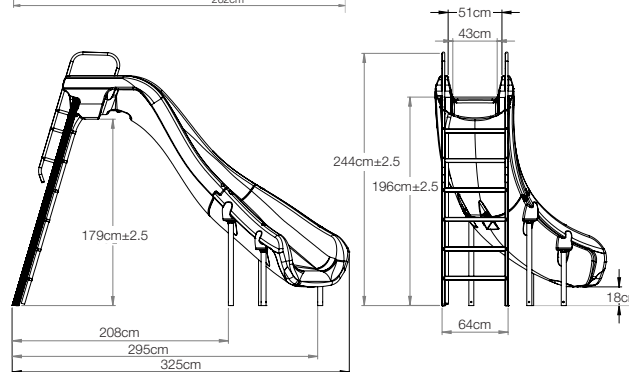

Rogue² New!

A retro look with a thoroughly modern, rotomolded flume makes this the new standard for backyard fun.

- 2.4m in height (1.9m to seat)
- Available in right or left curved flume
- Accommodates sliders up to 250 lbs/113kg
- Wide flume with high walls
- Designed for quick, easy assembly
- 20 gpm/75 Lpm water delivery system can be plumbed through the pool's return line or connected to a garden hose
- Can be surface or in-deck mounted to accommodate any pool (flanges must be purchased separately)
- Intended for use on residential in-ground swimming pools only

Slide Colour

BLUE

TAUPE

Due to printing technology, actual colour may differ.

Adult supervision required at all times when children are using this slide.

Model No.	Description	Shipping		
		Weight	Length	Width Height
610-209-58110-INT	Taupe, Right Curve	90kg	234cm	102cm (One box)
610-209-58210-INT	Taupe, Left Curve			
610-209-58113-INT	Blue, Right Curve			
610-209-58213-INT	Blue, Left Curve			
Parts & Accessories				
75-209-5866	Aluminium Flange Anchor Kit			

Flume Details

All S.R. Smith, LLC swimming pool slides fully comply with the U.S. Consumer Products Safety Commission (CPSC) mandatory safety Standard for Swimming Pool Slides (16 CFR 1207) and are certified by independent third party testing labs. The installer or end-user is responsible for complying with local building codes for the location, installation, construction or assembly of these slides. S.R. Smith, LLC makes no representations that the location, installation, construction or assembly of its slides meet local building codes.