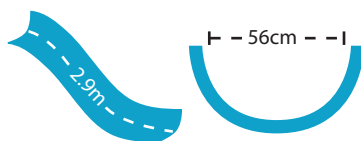

Flume Details

All S.R. Smith, LLC swimming pool slides fully comply with the U.S. Consumer Products Safety Commission (CPSC) mandatory safety Standard for Swimming Pool Slides (16 CFR 1207) and are certified by independent third party testing labs. The installer or end-user is responsible for complying with local building codes for the location, installation, construction or assembly of these slides. S.R. Smith, LLC makes no representations that the location, installation, construction or assembly of its slides meet local building codes.