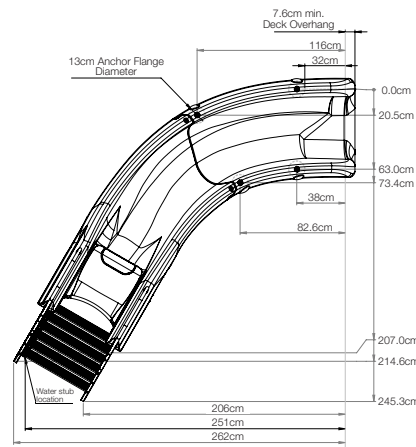

Rogue² New!

A retro look with a thoroughly modern, rotomolded flume makes this the new standard for backyard fun.

- 2.4m in height (1.9m to seat)
- Available in right or left curved flume
- Accommodates sliders up to 250 lbs/113kg
- Wide flume with high walls
- Designed for quick, easy assembly
- 20 gpm/75 Lpm water delivery system can be plumbed through the pool's return line or connected to a garden hose
- Can be surface or in-deck mounted to accommodate any pool (flanges must be purchased separately)
- Intended for use on residential in-ground swimming pools only

Slide Colour

BLUE

TAUPE

Due to printing technology, actual colour may differ.

Adult supervision required at all times when children are using this slide.

Model No.	Description	Shipping		
		Weight	Length	Width Height
610-209-58110-INT	Taupe, Right Curve	90kg	234cm	102cm (One box)
610-209-58210-INT	Taupe, Left Curve			
610-209-58113-INT	Blue, Right Curve			
610-209-58213-INT	Blue, Left Curve			
Parts & Accessories				
75-209-5866	Aluminium Flange Anchor Kit			