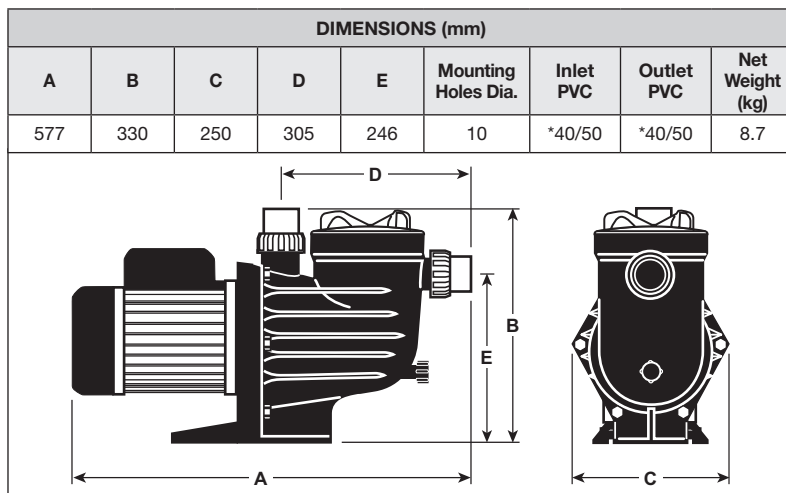

* Suction & delivery accept 40mm PVC pipe on the I.D. and 50mm fitting on the O.D.

davey.com.au | daveynz.co.nz

This literature is not a complete guide to product usage. Further information is available from your Davey Dealer, Davey Support Centre and from the relevant product Installation and Operating Instructions. Must be read in conjunction with the relevant product Installation and Operating Instructions and all applicable statutory requirements. Product specifications may change without notice. © Davey is a registered trademark of Davey Water Products Pty Ltd. © Davey Water Products Pty Ltd 2013.