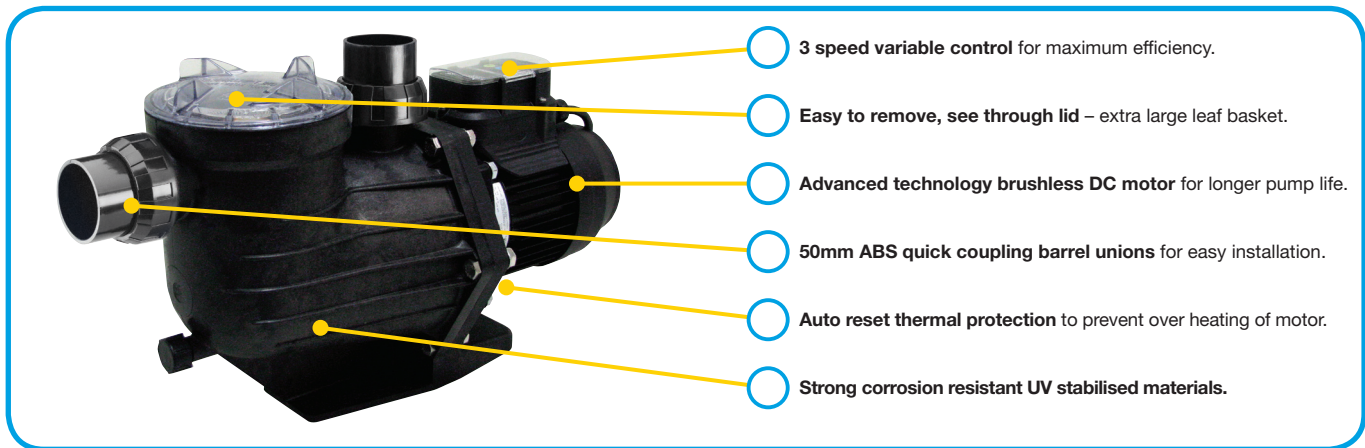

DAVEY
PowerMaster®
ECO-SERIES

8 Star Energy Efficient Swimming Pool Pump

The premium Davey PowerMaster® ECO-Series range is specifically designed to circulate swimming pool water for filtration and in-floor cleaning applications. Variable three speed motor allows very high efficiency.