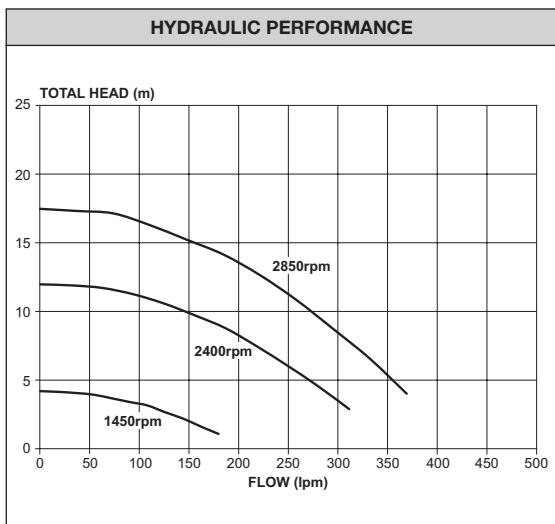

ELECTRICAL DATA	
Model	PMECO
RPM	Eco Flow Speed - 1400
	Mid Flow Speed - 2400
	High Flow Speed - 2850
Enclosure Class (IP)	24
Insulation Class	Class B130 Insulation
Voltage (V)	240 AC
Supply Frequency (Hz)	50
Run Current (A)	6.3
Motor Input Power (W / hp)	Eco Flow - 165w / 0.22 hp
	Mid Flow - 677w / 0.91 hp
	Hi Flow - 1109w / 1.49 hp
Motor Output Power (W / hp)	Eco Flow - 132w / 0.18 hp
	Mid Flow - 542w / 0.72 hp
	Hi Flow - 887w / 1.19 hp

Low Energy Operation:

Your PowerMaster® ECO Series pump has 3 speed settings:

1. Eco Flow - Lowest Speed
2. Mid Flow - Medium Speed
3. High Flow - Highest Speed

Eco Flow mode provides the lowest speed and therefore the greatest energy savings.

OPERATING LIMITS	
Maximum water temperature	50°C
Maximum ambient temperature	55°C

Operation	Recommended Speed Setting
Pool filtration	Eco Flow
Automatic pool cleaner operation	Mid Flow
Backwashing your media filter	High Flow
Manually cleaning your pool	
Water feature operation	
Spa jet operation	
Solar pool heating	