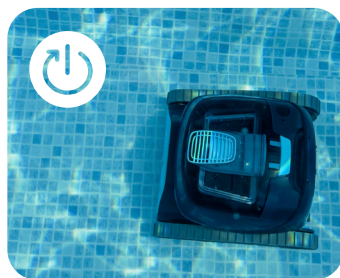

Discover the Dolphin LIBERTY 400 with its new cordless design for unmatched agility, and inductive charging. The LIBERTY 400 "Eco Mode" will keep your pool clean all week long with short and efficient cleaning cycles. While the "Cycle Selector" will let you choose between floor-only or floor and walls cleaning, you can use the Click-Up™ for super-easy removal from the pool.

The LIBERTY 400 also includes the MyDolphin™ Plus app for easy control and cleaning programs setup.

Using powerful, intensive scrubbing action and a superior filtration system, you can get the same reliability and service you get with other Dolphin products - now cordless!

The Dolphin LIBERTY Difference

Inductive Charging

Magnetic Connect for super easy snap-in-place and walk-away charging

Eco Mode

Keeps your pool clean with 3X30 minute cycles a week
*floor only

Click-Up™

Using the Clicker sensor, the Dolphin will climb up to you, for easy removal from the pool

MyDolphin™ Plus app

Setting customized cleaning programs is now easier using your mobile device

LIBERTY 400 Specifications

Ideal Pool Size	Ideal for pools up to 10x5 metres
Cleaning Coverage	Floor, walls and waterline
Brushing	Powerful active scrubbing, for unmatched cleaning
Cleaning Cycle Time	1.5 hours
Filtration	Interchangeable filter options to tackle every level of dirt, dust and debris
Battery	Lithium-ion 5,000mAh
Robot Weight	8.1 kg
Warranty	3 years
Advanced Features	<p>Eco Mode: Keeps your pool clean with 3X30-minute cycles a week (floor only)</p> <p>MyDolphin™ Plus app: Set customized cleaning programs</p> <p>Cycle Selector: Choose between floor only or floor, walls and waterline cleaning</p> <p>End of cycle pick-up: After cleaning, the Dolphin will climb up for a few seconds for easy removal</p> <p>Click-Up™: Shake the Clicker and the Dolphin will climb its nearest wall for easy removal</p>
Maytronics for Life	30 Day Satisfaction, Trade-in Promise, Lifetime Robot Health Checks, Lifetime Support