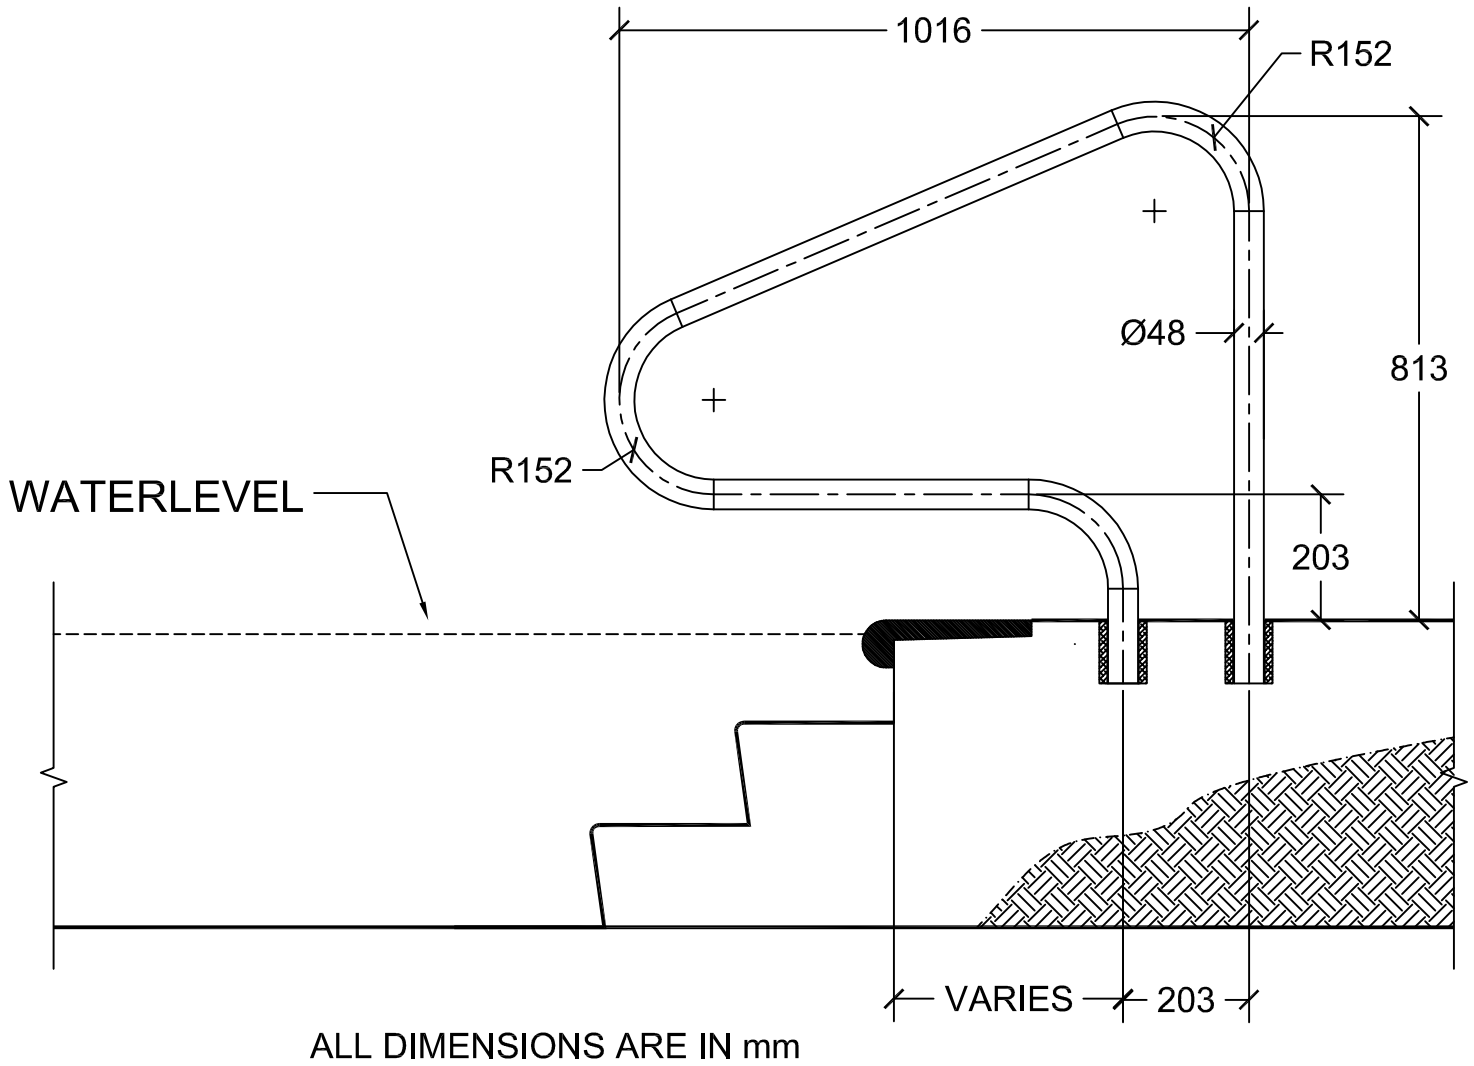

RTD-340 POOL RAIL

SÄFTRON POOLS AND SAFETY RAILS

SÄFTRON BY AQUATIC ELEMENTS

Aquatic Elements P/L
2 Hayter Street
Currumbin QLD 4223

Phone: 07-5534 3136 | Fax: 07-3259-8519
Website: www.aquaticelements.com.au

SERIES: RTD-340 RETURN TO DECK

PREPARED BY: Matt Fluehmann

APPROVED BY:

PROJECT :

QTY:

COLOR:

ISSUED : 10/31/2017

SCALE : NTS

DRAW. NO. RTD-340