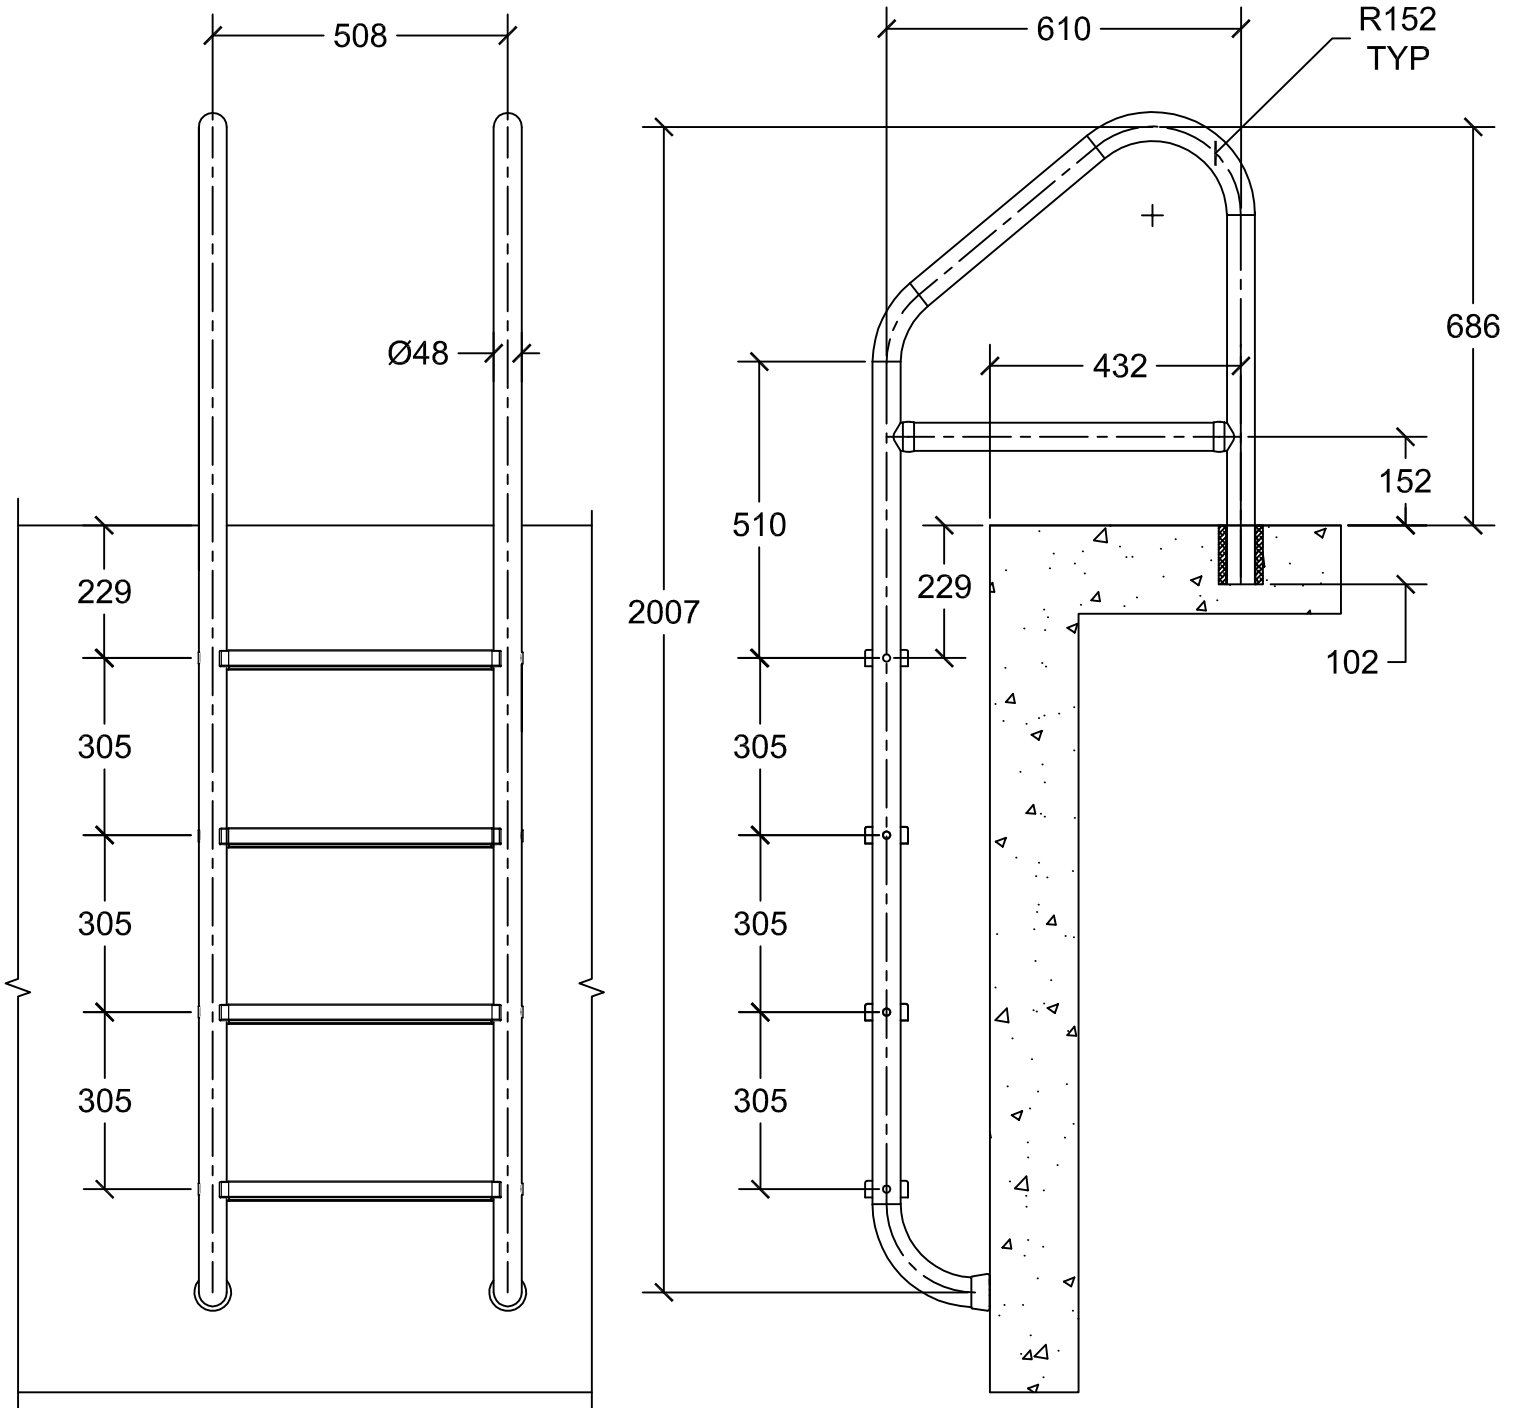

CBL-324-4S POOL LADDERS

SÄFTRON POOLS AND SAFETY RAILS

t:\safety\cadd\files\cadd\copy\070331\070331\070331\070331\pool_rails\pool_rails\cbl-324-4s.dwg

ALL DIMENSIONS ARE IN mm

SÄFTRON BY AQUATIC ELEMENTS

Aquatic Elements P/L

QTY:

COLOR:

ISSUED : 10/31/2017

SCALE : NTS

DRAW. NO. **CBL-324-4S**