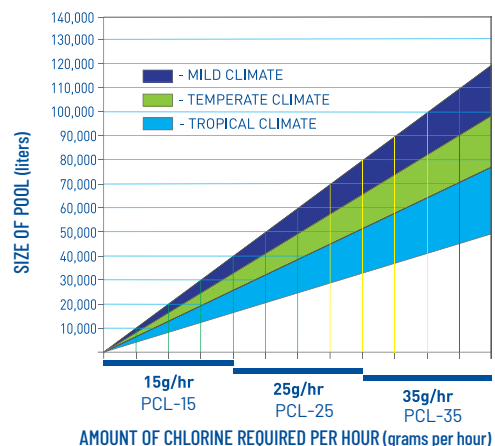

Temperature Probe (optional)

With the addition of a temperature probe, Posi-Chlor can calculate the salt level of your pool.

CHLORINATOR SIZING CHART

Steps to calculate the chlorine output required:

- 1 Determine your pool size (litres).
- 2 Move along the horizontal line until you reach your climate zone.
- 3 Go down to determine the amount of chlorine you require (g/hr)