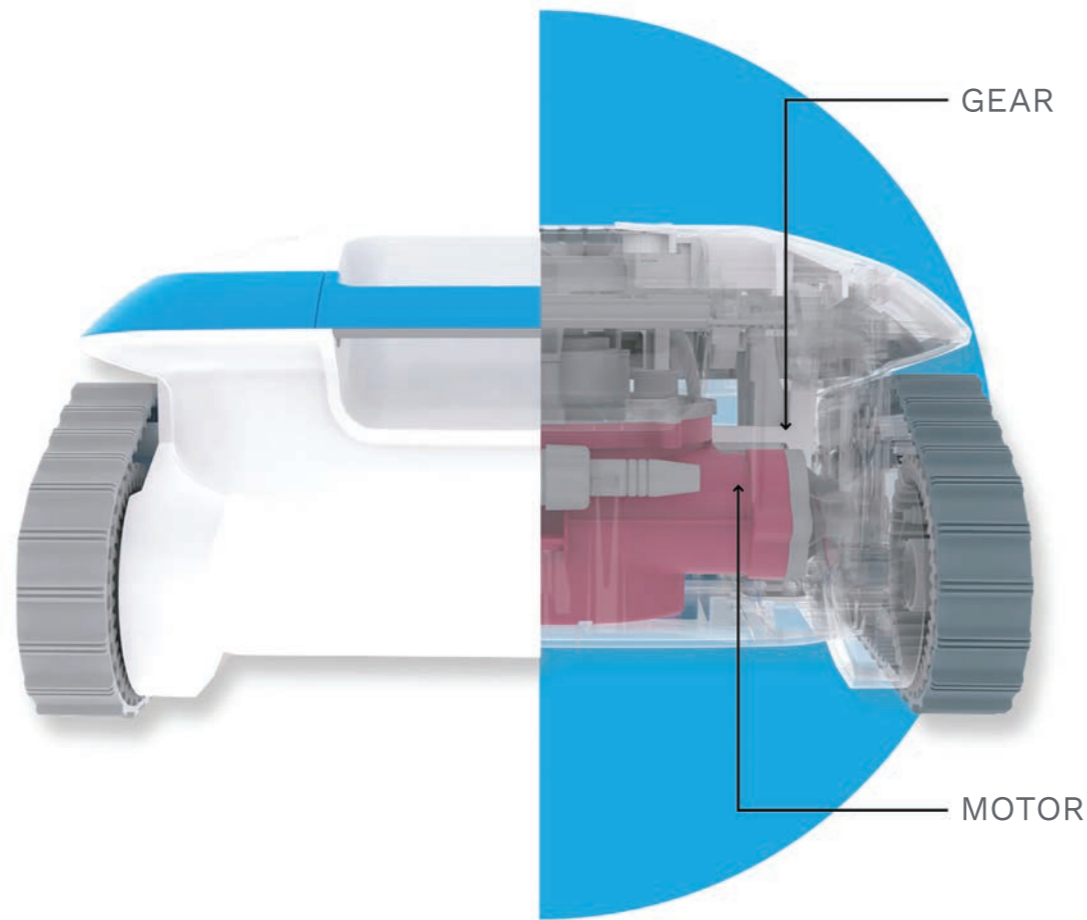

A WHOLE LOT OF TECHNOLOGY PACKED INTO LESS THAN 6 KG.

PLANETARY GEAR TECHNOLOGY

Cosmy robots are equipped with two stage planetary gear technology, a drive system that offers greater efficiency and better precision; combined with two drive motors and a powerful pump, Cosmy is one of the most reliable robotic cleaners on the market.

This system is the ideal solution for fast, optimized travel, unmatched cleaning and unrivalled reliability.

ENERGY EFFICIENT

With their rapid and logical travel mode and powerful suction, Cosmy robotic cleaners work fast. Cleaning cycles are short, consume less energy, and yield a flawless result.