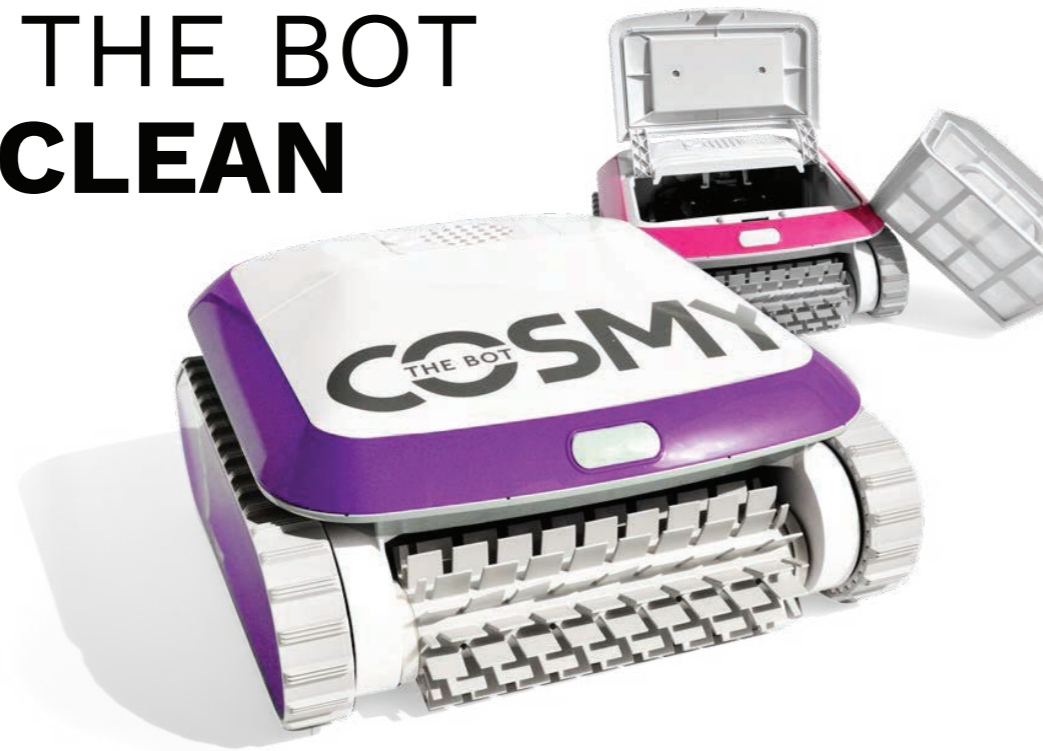

COSMY THE BOT ULTRA CLEAN STYLE

Cosmy opens the path to a whole new world, where efficiency meets style and elegance, where size gives way to precision and intelligence.

Responsive and intuitive

Cosmy the Bot is intuitive and easy to use. At the touch of a button it gets to work. Ergonomic and clever, just as you like it.

Beautifully made and elegant

Although Cosmy the Bot is very small, its ultra-modern design allows it to clean faster and more efficiently while consuming less energy. Cosmy the Bot: super cute, but high performance!

Practical and cleverly designed

Cosmy is simple, clean and pleasant to use. An indicator light warns you when the filter is full and needs to be emptied. At the touch of a button, the filter is freed and can be pulled out from above and cleaned, all without getting your hands dirty. Well done Cosmy!

Double filtration

200/250 Only

Cosmy the Bot features two filters, one fitted into the other. This dual filtration system traps even the tiniest particles and leaves the water crystal clear. Cosmy, twice as efficient!

Feather weight!

Cosmy the Bot is half as heavy as most conventional robotic cleaners. Its rapid drain system makes it wonderfully easy to remove from the pool; good news for your back!

Surefooted on every type of surface

With its on-board technology, Cosmy clings to even the steepest slopes, whatever the waterproofing finish. Cosmy navigates with ease and adapts to every configuration. Its optimized cleaning path ensures full coverage, irrespective of the shape of the pool.

FREEDOM TO CHANGE FREEDOM TO CREATE!

Clip – Unclip – Reclip!

Cosmy is fully customizable: with 8 colors to choose from, its cover and sides can be customized in moments.

On a whim, you can coordinate your robotic cleaner with the color scheme of your pool, and sunbeds. You prefer to match it to your bathing suit or the color of your liner? That works too!