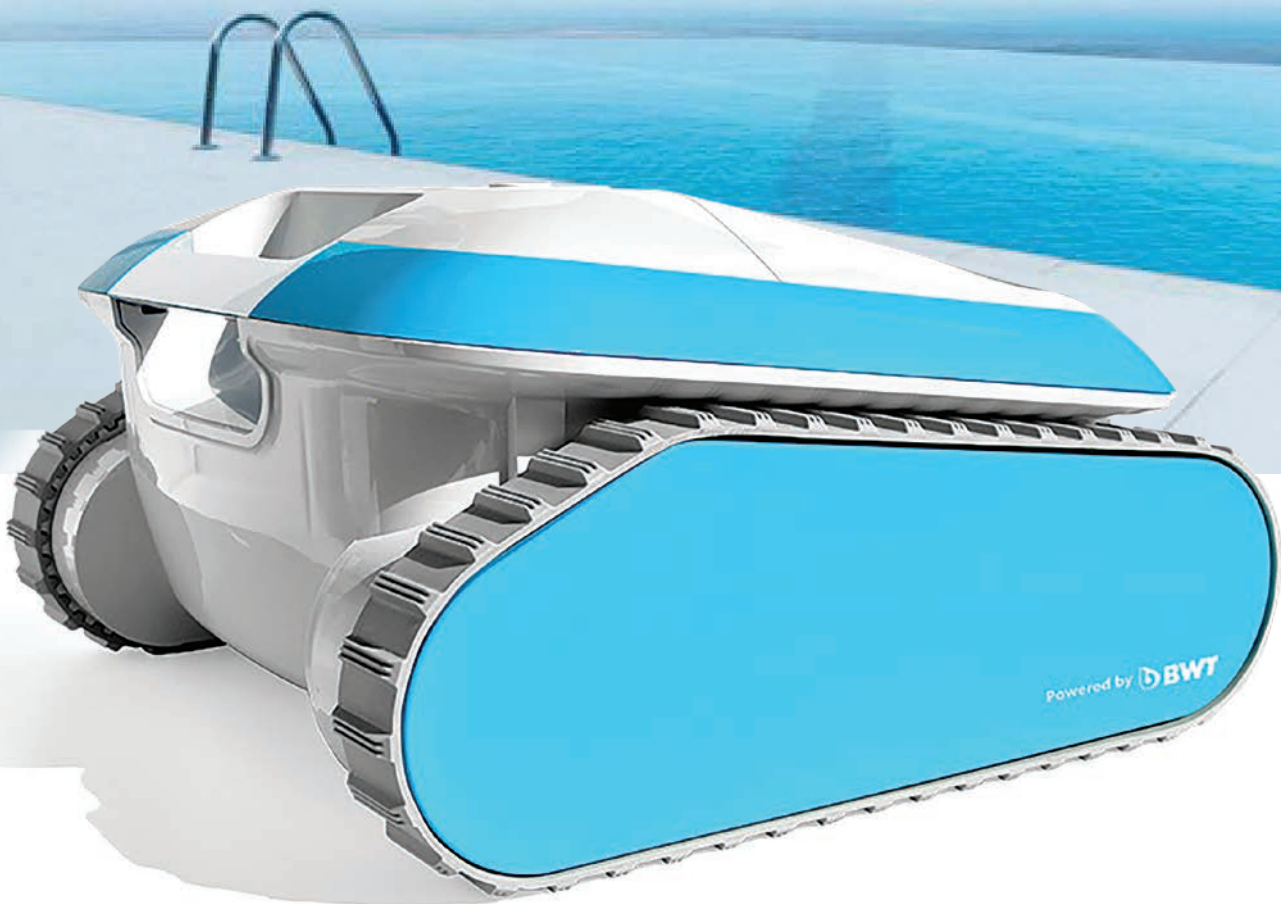

COSMY, THE MOST BEAUTIFUL REVOLUTION!

Reliability, high performance, design, style, color, lightweight, practical and connected... Cosmy has it all, and at the right price! What a beautiful revolution!

SO, GO CRAZY FOR COSMY, THE ROBOTIC CLEANER THAT WILL CHANGE YOUR LIFE!

MELBOURNE *Head Office*

27 Lakewood Blvd,
Braeside Victoria 3195
T 03 9580 9016
E sales@linc.com.au

SYDNEY

Unit 3/13 - 21 Hallmark St,
Pendle Hill NSW 2145
T 02 9674 6008
E sales.sydney@linc.com.au

BRISBANE

Unit 2/67 Bluestone Circuit,
Seventeen Mile Rocks QLD 4073
T 07 3279 0083
E sales.brisbane@linc.com.au

linc.com.au