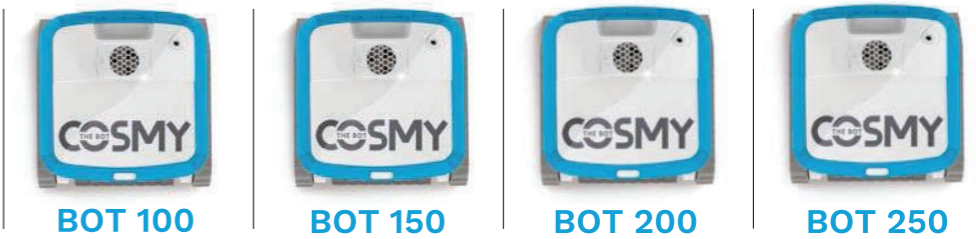

Double filtration

200/250 Only

Cosmy the Bot features two filters, one fitted into the other. This dual filtration system traps even the tiniest particles and leaves the water crystal clear. Cosmy, twice as efficient!

A WHOLE LOT OF TECHNOLOGY PACKED INTO LESS THAN 6 KG.

PLANETARY GEAR TECHNOLOGY

Cosmy robots are equipped with two stage planetary gear technology, a drive system that offers greater efficiency and better precision; combined with two drive motors and a powerful pump, Cosmy is one of the most reliable robotic cleaners on the market.

This system is the ideal solution for fast, optimized travel, unmatched cleaning and unrivalled reliability.

ENERGY EFFICIENT

With their rapid and logical travel mode and powerful suction, Cosmy robotic cleaners work fast. Cleaning cycles are short, consume less energy, and yield a flawless result.