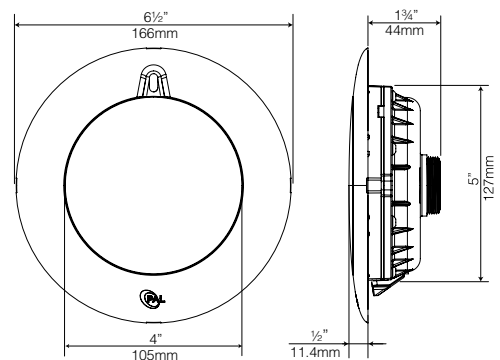

### RECEIVER/DRIVER

- Part No: PCR-4 / PCR-2D
- 12V DC
- RF & Optional Wi-Fi
- IP 65
- AS/NZ Class 2 LED Driver

### PURCHASING INFORMATION

Model	Description
EGC24M	PAL Everglow Multi Colour Flush Mount Light with 24m Cable & Plug
EGC30M	PAL Everglow Multi Colour Flush Mount Light with 30m Cable & Plug
EGCLED	PAL Everglow Multi-Colour Flush Mount Light only
EGCWK2	PAL Everglow Multi Colour Flush Mount Concrete Dual Pack including: - 2 x Lights with 24m Cable & Plug - 1 x PCR-2DAW Wi-Fi Driver & Remote (max load 2 lights)
EGCWK4	PAL Everglow Multi Colour Flush Mount Concrete Dual Pack including: - 2 x Lights with 24m Cable & Plug - 1 x PCR-4W Wi-Fi driver & Remote (max load 7 lights)
EGCWK5	PAL Everglow Multi Colour Flush Mount Concrete Dual Pack including: - 2 x Lights with 24m Cable & Plug - 1 x PCR-5CAW-20 Wi-Fi Pool Touch Automation System (20A) with Remote (max load 8 lights)

### DIMENSIONS (mm)

GET THE APP