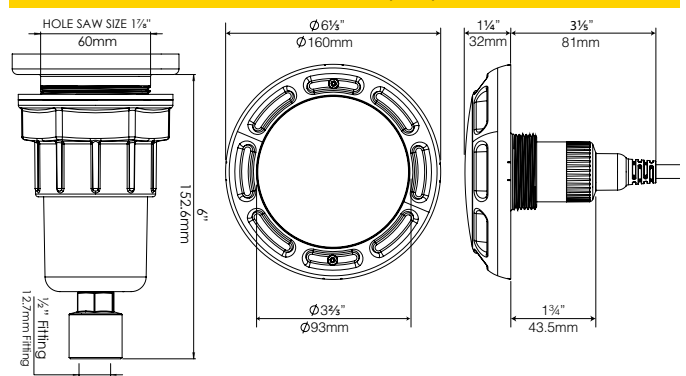

### RECEIVER/DRIVER

- Part No: PCR-4 / PCR-2D
- 12V DC
- RF & Optional Wi-Fi
- IP 65
- AS/NZ Class 2 LED Driver

### PURCHASING INFORMATION

| Model   | Description   |
|---------|---|
| EGFG24M | PAL Everglow Multi Colour Fibreglass Light with 24m Cable & Plug  |
| EGFG30M | PAL Everglow Multi Colour Fibreglass Light with 30m Cable & Plug  |
| ECFGLD  | PAL Everglow Multi Colour Fibreglass Light only   |
| EGFGWK2 | PAL Everglow Multi Colour Fibreglass Dual Pack including:<br>- 2 x Lights with 24m Cable & Plug<br>- 1 x PCR-2DAW Wi-Fi Driver & Remote (max load 2 lights)                                   |
| EGFGWK4 | PAL Everglow Multi Colour Fibreglass Dual Pack including:<br>- 2 x Lights with 24m Cable & Plug<br>- 1 x PCR-4W Wi-Fi driver & Remote (max load 7 lights)                                     |
| EGFGWK5 | PAL Everglow Multi Colour Fibreglass Dual Pack including:<br>- 2 x Lights with 24m Cable & Plug<br>- 1 x PCR-5CAW-20 Wi-Fi Pool Touch Automation System (20A) with Remote (max load 8 lights) |

### DIMENSIONS (mm)

GET THE APP