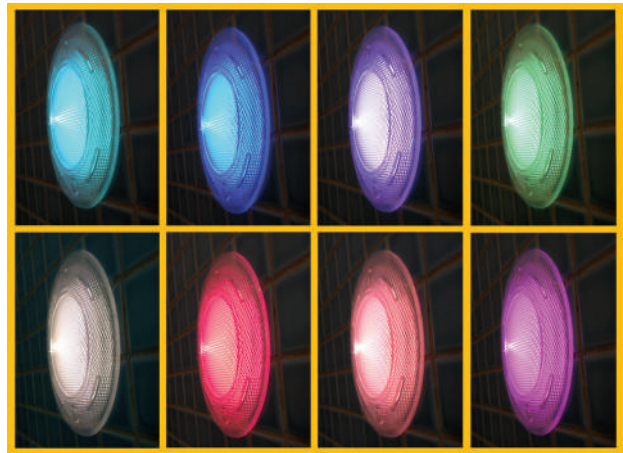

EVOMAX LED POOL LIGHTS

Premium Lighting System

AQUA QUIP

www.aquaquip.com.au

The underwater lighting system providing maximum brightness.

Compatible with
InstaTouch™
SMART LIGHTING
CONTROLLER

- EvoMAX is Aqua-Quip's premium niche lighting system, providing maximum illumination whilst preserving a flush profile.
- The lens design on EvoMAX provides unrivalled light diffusion and distinctive side lighting effects – eliminating hot spots.
- The patented and innovative Quick Connect Plug Kit allows the cable to be detached from the pool light, simplifying the installation process.
- Available in fixed colours of blue, white and warm-white as well as multi-colour.
- Multicolour lights can be operated from Aqua-Quip's InstaTouch Smart Lighting Controller, a wall switch or a variety of third party control systems.
- EvoMAX is also the perfect choice for replacement of existing niche lights in concrete and fibreglass pools.

EvoMAX shown with optional mirror-polished stainless steel trim ring.

Specifications:

Aqua-Quip EvoMAX – Niche Light				
Suitable for:	New Concrete Pools, Spas, Water Features, Catch Tanks and retro-fit applications			
Stainless Steel Option:	Yes, P/N: MXA 056			
Cable Lengths:	20m, 30m, 40m			
Operating Voltage:	12v AC			
Dimensions:	Lens diameter: 166mm Protrusion: 9mm			
Rating:	IPX8			
	Multi-Colour	Blue	White	Warm White
Power Consumption:	30 VA Max	25 VA	25 VA	25 VA
Light Colour:	Various	475 nm	>5000K	3000K
Light Output (typical):	Various	300 lm	985 lm	985 lm