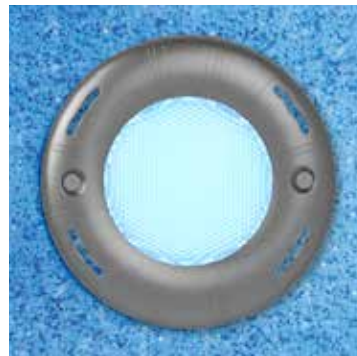

# AURORA LED POOL LIGHTS

**AQUAQUIP**  
[www.aquaquip.com.au](http://www.aquaquip.com.au)

Compatible with  
**InstaTouch**  
 SMART LIGHTING  
 CONTROLLER

## ***Stylish and compact niche lighting system, producing stunning visual effects to enhance night-time pool and spa ambience.***

- Providing enhanced illumination and beam spread via unique lens design
- State of the art LEDs and electronic engineering results in an energy efficient and reliable lighting system
- Fits into the same Niche and Mounting Ring as EvoMAX and Evo2
- Traditional metallic-silver bezel design adds elegance
- Supplied with detachable plug kit fitted to cable to simplify the installation process
- Vivid colours of white, blue, warm white and multi-colour
- Compatible with all third party controllers and with Aqua-Quip's InstaTouch Smart Lighting Controller.

### **Specifications:**

<b>Aqua-Quip Aurora – Niche Light</b>				
<b>Suitable for:</b>	New Concrete Pools, Spas, Water Features, Catch Tanks			
<b>Cable Lengths:</b>	20m, 30m, 40m			
<b>Operating Voltage:</b>	12v AC			
<b>Dimensions:</b>	Diameter: 158mm Protusion: 22mm			
<b>Rating:</b>	IPX8			
	<b>Multi-Colour</b>	<b>Blue</b>	<b>White</b>	<b>Warm White</b>
<b>Power Consumption:</b>	30 VA Max	25 VA	25 VA	25 VA
<b>Light Colour:</b>	Various	475 nm	>5000K	3000K
<b>Light Output (typical):</b>	Various	300 lm	985 lm	985 lm