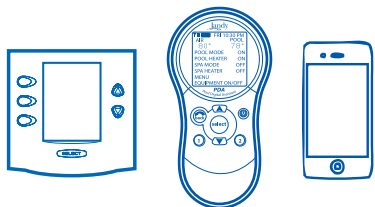

AquaLink M8, The Intelligent Choice

The Zodiac AquaLink M8 Control System puts control of your whole backyard paradise at your fingertips. Adjust spa temperature, turn on water features, monitor chlorine generation and so much more. The AquaLink M8 is more than just a control system it also safeguards all your pool and spa equipment. With built-in features like automatic heater cooldown, self-monitoring freeze protection, and pool cleaner safety delay, virtually eliminating any concerns about equipment protection.

Control Anywhere Anytime

The iAquaLink Wi-Fi module gives you the power to manage all pool and spa equipment, backyard lighting and more from anywhere in the world at anytime, plus you can have a variety of control panels or remote controls at your home. Adjust water temperature, dim the lights or change the colour depending on your mood, all while sitting in your spa with friends. Or you can access any feature from the office or jobsite and have it everything ready for you when you get home.

The Choice is Yours

With AquaLink M8 you can chose either the PDA waterproof handset or the wall mounted One Touch panel or a combination of both systems. No matter what, there is an AquaLink M8 for every application – pools, spas, pool and spa combinations, custom pools and spas with separate equipment.

Fixed panel, PDA remote (or a combination of both), plus iAquaLink for smartphone control.