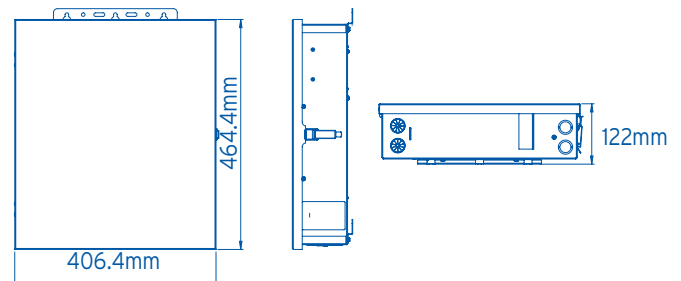

Dimensions

Zodiac lives in the backyards of Australian families, at home in the pool. Zodiac began and continues with a dedication to innovation and new product development, focused on ensuring a better way of life. Our products deliver solutions to take the hassle out of owning a pool. So, all that's left is for you to enjoy it; to enjoy a better life.