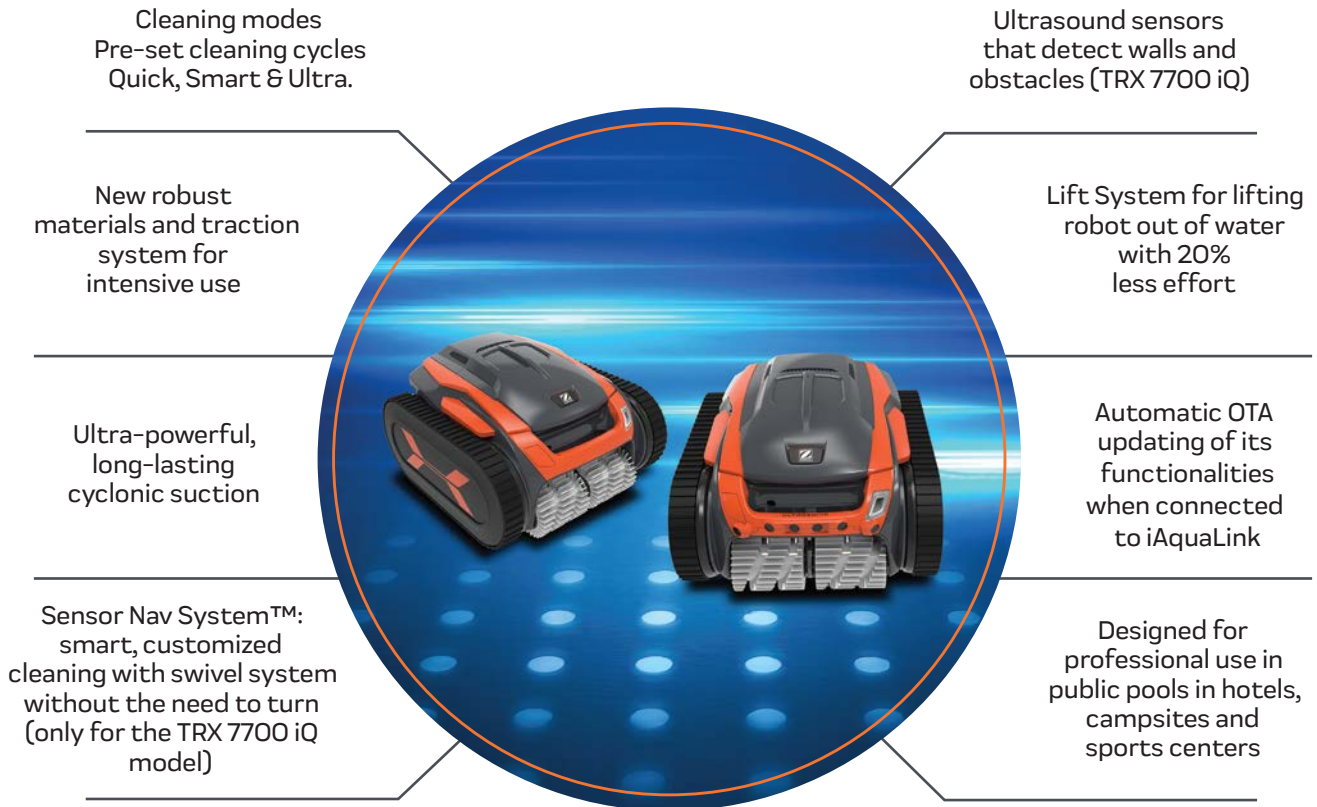

#### **VORTRAX • ARCO • ARCOMAX**

**Zodiac's**<sup>®</sup> range of premium commercial robotic cleaners are suitable for a wide range of public pools. The robust design and highly efficient cleaning performance make them the ideal automated cleaning solution for high traffic public swimming pools.

For pools of up to 25 meters, **Zodiac**<sup>®</sup> recommends its **TRX 7500 iQ** and **TRX 7700 iQ** models from the **VORTRAX** range whose powerful cyclonic suction efficiently sucks up all debris.

## TRX 7500 iQ / TRX 7700 iQ

**RECOMMENDED FOR POOLS UP TO 25 METERS**

Zodiac's® **TRX 7500 iQ** and **TRX 7700 iQ** models in the **VORTRAX** range have powerful **cyclonic suction** that efficiently sucks up all debris. Dual-stage level filtration from 60 to 150 microns enables debris of all sizes to be collected, which doubles the filtration surface area, and in turn delays the time before the filter clogs up.