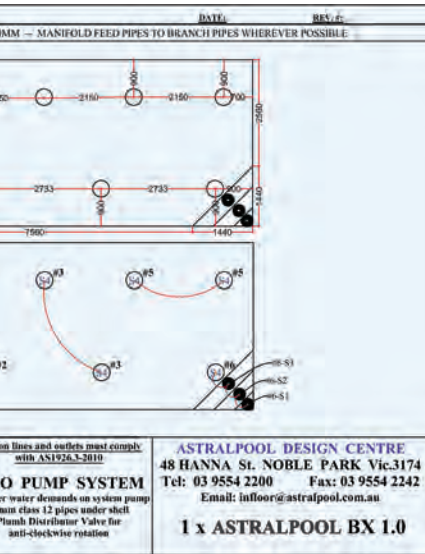

NET 'N' CLEAN INFLOOR CLEANING

COMPLETE ENGINEERING

AstralPool also offer a complete design service through our dealers to plan the exact location each nozzle is installed in the pool to obtain the ultimate cleaning result.

TOTAL CONTROL

Combined with the AstralPool's Connect 10 Pool and Spa Controller, your whole pool filtration and in floor cleaning system is easily integrated for perfect cleaning while maximising energy savings.

CONTROL ANYWHERE

Connect 10 internet gateway allows you to control your pool via your smart phone, tablet or computer from anywhere in the world and can communicate and give control over sanitizing, water balance, temperature, lighting and operating hours.