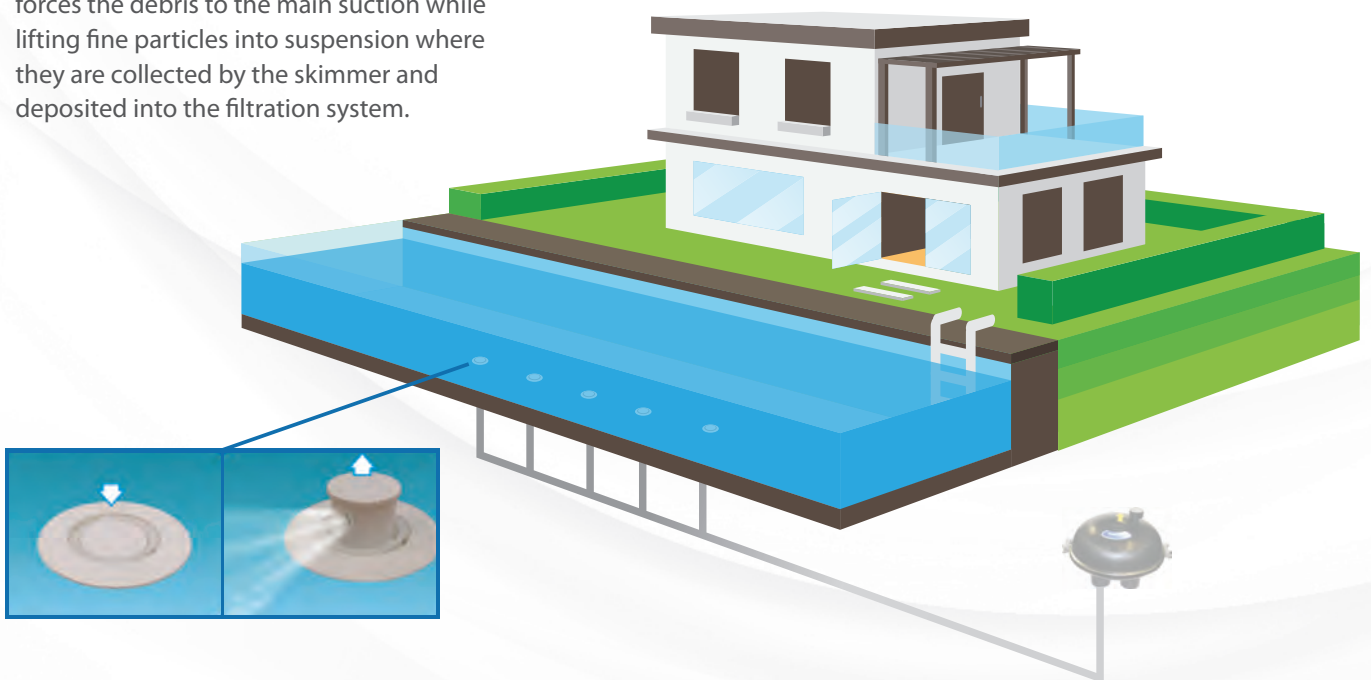

With AstralPool's Net'n'Clean in floor pool cleaner you can have a cleaning system that is virtually invisible, automatic and totally integrated into your filtration system. Every day, up to 99% of your pool, including steps and swim outs is automatically cleaned, removing leaves and debris.

HOW DOES IT WORK?

The Net'n'Clean system is comprised of a series of nozzles installed in the bottom of the pool (the number of nozzles will depend on the pool size and shape) as well as one or more distribution valves that direct pressurized water through each nozzle branch sequentially. Water flows out at high pressure through the nozzles and forces the debris to the main suction while lifting fine particles into suspension where they are collected by the skimmer and deposited into the filtration system.

WHAT'S UNIQUE ABOUT ASTRALPOOL'S IN FLOOR CLEANING SYSTEM?

The Distribution Valve is hydraulically driven and systematically controls the sequence of the nozzles to ensure that all debris moves towards the main drain to be collected by the filtration equipment.

EASY TO MAINTAIN

Made of corrosion proof materials, the distribution valve is easy to maintain with no special assembly tools required and a minimum number of internal parts.

FLUSH FIT

A unique Riser Pipe combines with the nozzles for installation in concrete pools and allows easy alignment and leveling of the nozzles for the perfect finish in your pool.