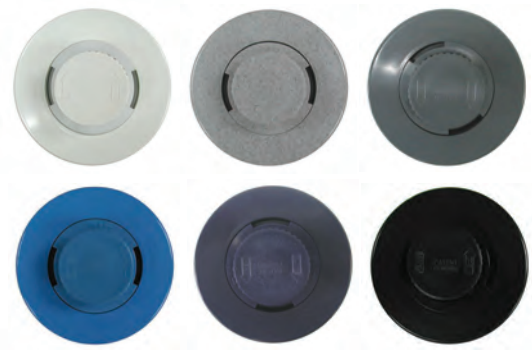

EASY TO MAINTAIN

Made of corrosion proof materials, the distribution valve is easy to maintain with no special assembly tools required and a minimum number of internal parts.

FLUSH FIT

A unique Riser Pipe combines with the nozzles for installation in concrete pools and allows easy alignment and leveling of the nozzles for the perfect finish in your pool.

NOZZLES THAT CLEAN

AstralPool's in floor nozzles are available for concrete, fiberglass or vinyl liner pools. A unique system of rotating the nozzle assembly allows the installer to select a different pressure and flow rate from each individual nozzle to perfectly suit the location in the pool – floor, steps, swim out or spa. The nozzles incorporate a ball and socket function that allow for perfect alignment on sloping floors. And depending on your taste nozzles are available in six colours to match your pool interior.