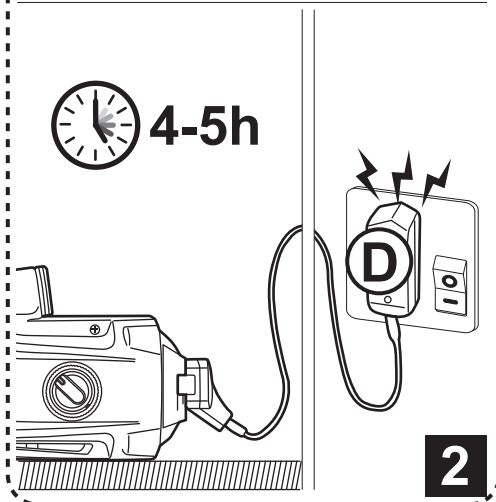

EV31CBX/21/AU Quick Setup Sheet (KOK)(200901)

size: W210 x L290mm

Material: 200gsm art paper (粉紙 / 銅板紙)

Finishing: glossy lamination (過光膠)

Printing: 1C (印1色)

VEKTRO® Z200

KOKIDO®
Pool Product Innovations

EV31CBX/21/AU