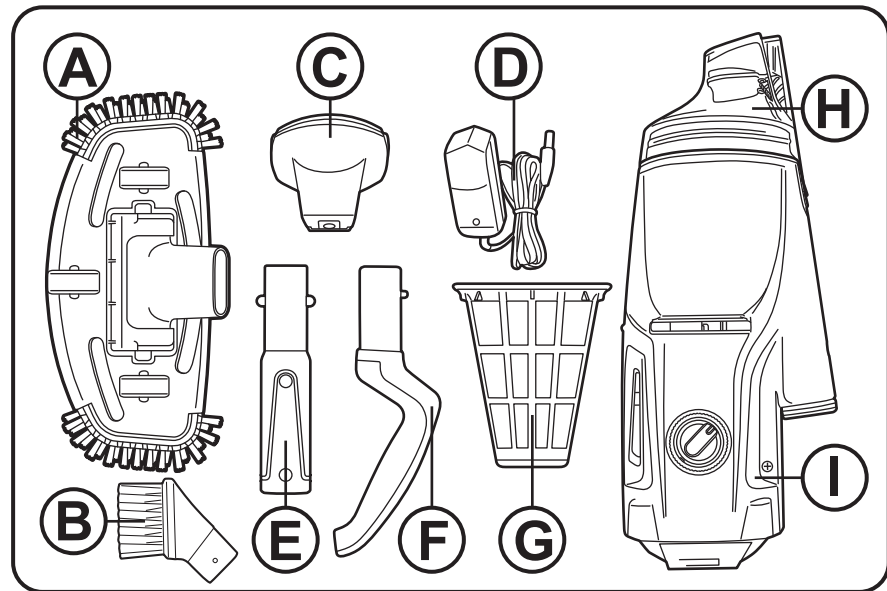

EV31CBX/21/AU Quick Setup Sheet (KOK)(200901)

size: W210 x L290mm

Material: 200gsm art paper (粉紙 / 銅板紙)

Finishing: glossy lamination (過光膠)

Printing: 1C (印1色)

# VEKTRO<sup>®</sup> Z200

KOKIDO<sup>®</sup>  
Pool Product Innovations

EV31CBX/21/AU