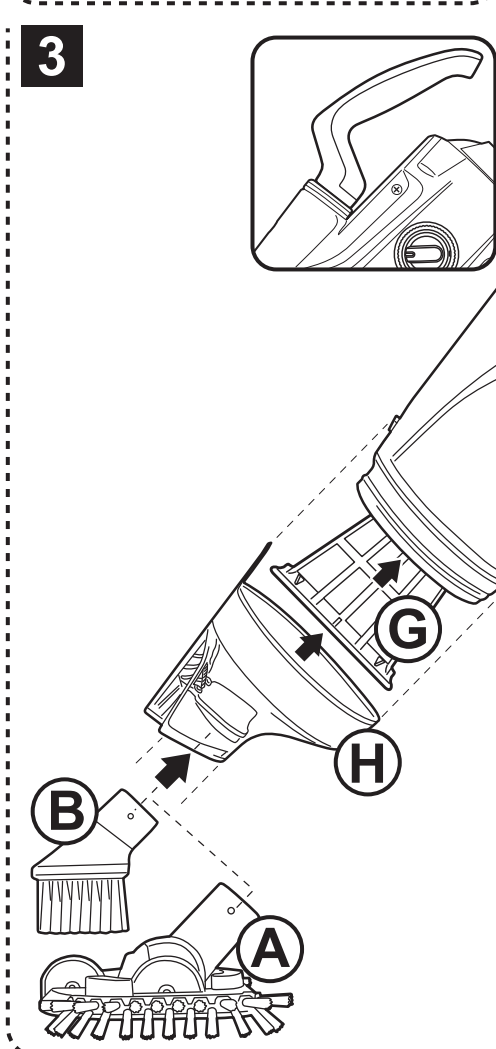

EV31CBX/21/AU Quick Setup Sheet (KOK)(200901)

size: W210 x L290mm

Material: 200gsm art paper (粉紙 / 銅板紙)

Finishing: glossy lamination (過光膠)

Printing: 1C (印1色)

# VEKTRO<sup>®</sup> Z200

KOKIDO<sup>®</sup>  
Pool Product Innovations

EV31CBX/21/AU