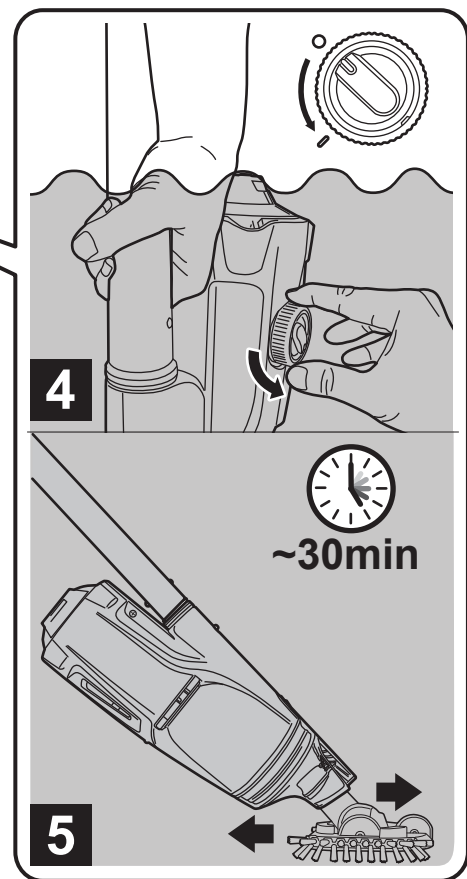

EV31CBX/21/AU Quick Setup Sheet (KOK)(200901)

size: W210 x L290mm

Material: 200gsm art paper (粉紙 / 銅板紙)

Finishing: glossy lamination (過光膠)

Printing: 1C (印1色)

VEKTRO® Z200

KOKIDO®
Pool Product Innovations

EV31CBX/21/AU