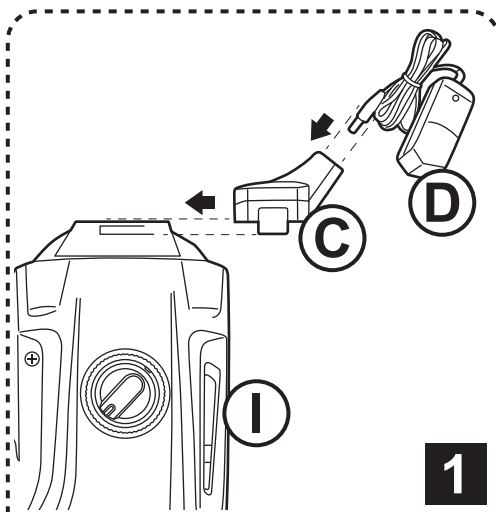

EV31CBX/21/AU Quick Setup Sheet (KOK)(200901)

size: W210 x L290mm

Material: 200gsm art paper (粉紙 / 銅板紙)

Finishing: glossy lamination (過光膠)

Printing: 1C (印1色)

# VEKTRO<sup>®</sup> Z200

KOKIDO<sup>®</sup>  
Pool Product Innovations

EV31CBX/21/AU