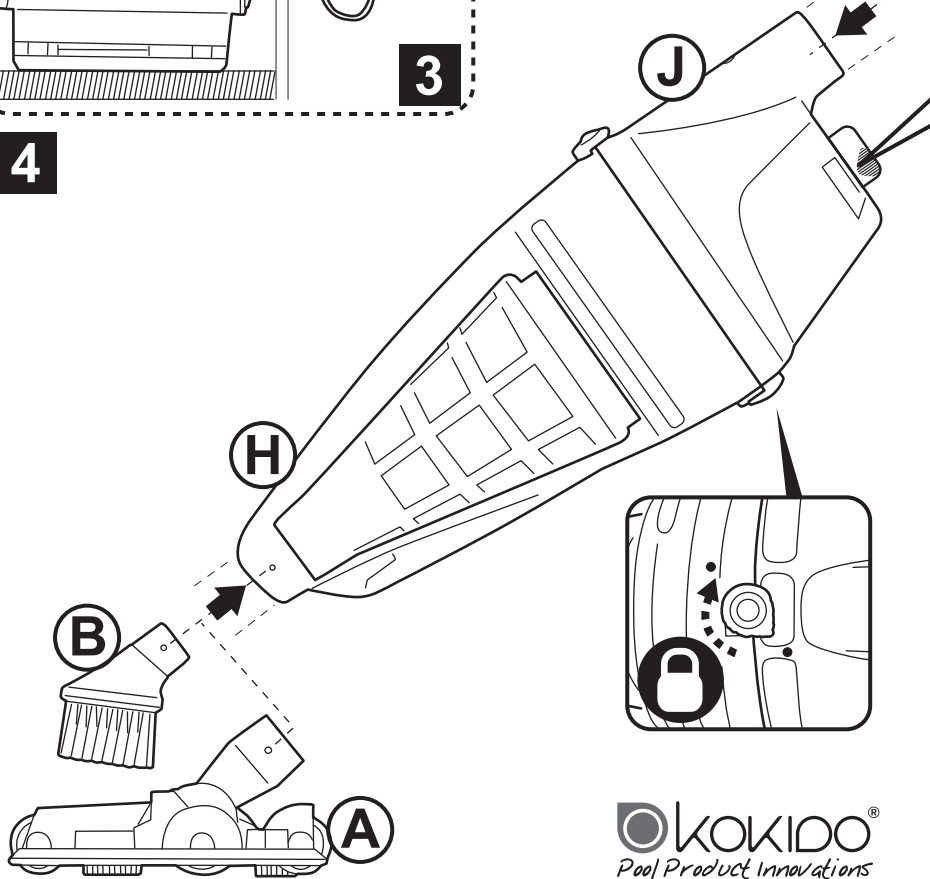

EV51CBX/21/EU Quick Setup Sheet (KOK)(200901)

size: W210 x L290mm

Material: 200gsm art paper (粉紙 / 銅板紙)

Finishing: glossy lamination (過光膠)

Printing: 1C (印1色)

VEKTRO[®] V300

4

KOKIDO[®]
Pool Product Innovations