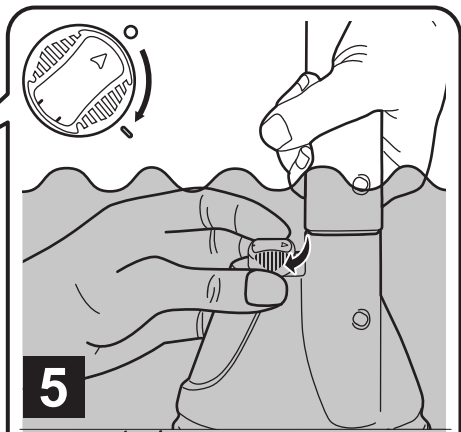

EV51CBX/21/EU Quick Setup Sheet (KOK)(200901)

size: W210 x L290mm

Material: 200gsm art paper (粉紙 / 銅板紙)

Finishing: glossy lamination (過光膠)

Printing: 1C (印1色)

VEKTRO[®] V300

4

KOKIDO[®]
Pool Product Innovations