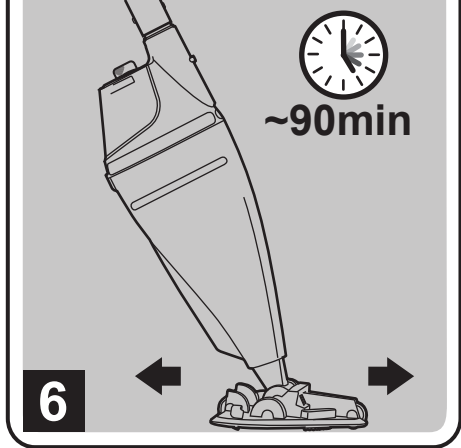

EV51CBX/21/EU Quick Setup Sheet (KOK)(200901)

size: W210 x L290mm

Material: 200gsm art paper (粉紙 / 銅板紙)

Finishing: glossy lamination (過光膠)

Printing: 1C (印1色)

VEKTRO[®] V300

4

KOKIDO[®]
Pool Product Innovations