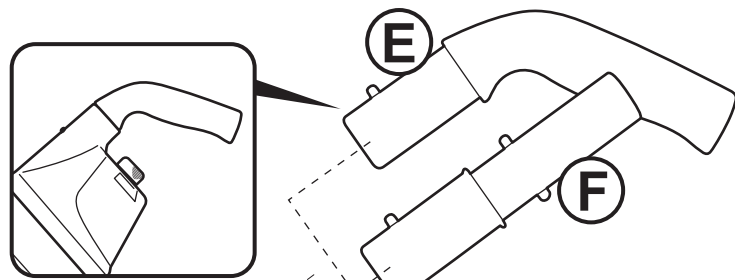

EV51CBX/21/EU Quick Setup Sheet (KOK)(200901)

size: W210 x L290mm

Material: 200gsm art paper (粉紙 / 銅板紙)

Finishing: glossy lamination (過光膠)

Printing: 1C (印1色)

VEKTRO[®] V300

4

KOKIDO[®]
Pool Product Innovations