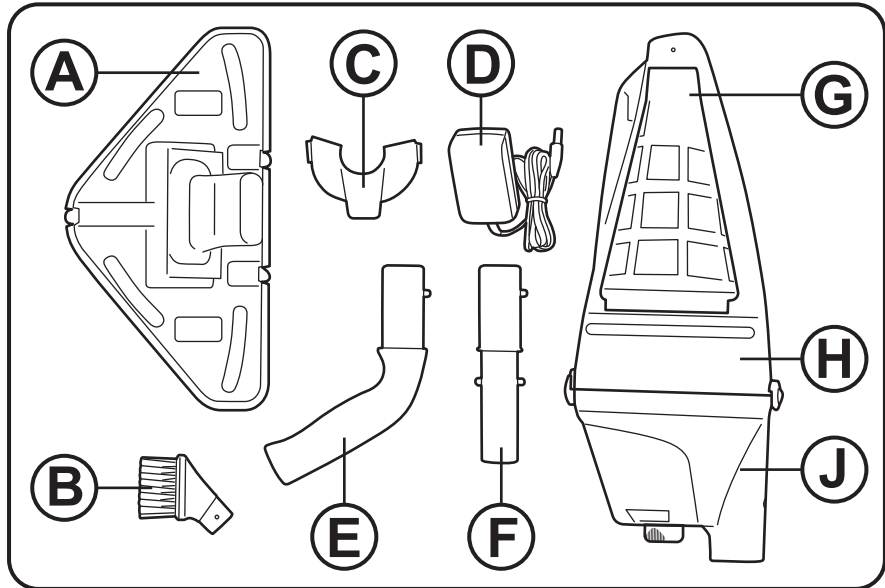

EV51CBX/21/EU Quick Setup Sheet (KOK)(200901)

size: W210 x L290mm

Material: 200gsm art paper (粉紙 / 銅板紙)

Finishing: glossy lamination (過光膠)

Printing: 1C (印1色)

VEKTRO[®] V300

4

KOKIDO[®]
Pool Product Innovations