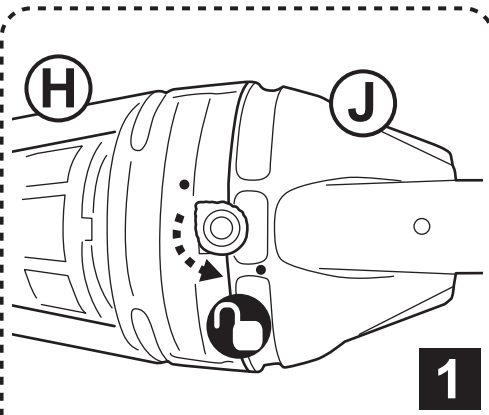

EV51CBX/21/EU Quick Setup Sheet (KOK)(200901)

size: W210 x L290mm

Material: 200gsm art paper (粉紙 / 銅板紙)

Finishing: glossy lamination (過光膠)

Printing: 1C (印1色)

VEKTRO[®] V300

4

KOKIDO[®]
Pool Product Innovations