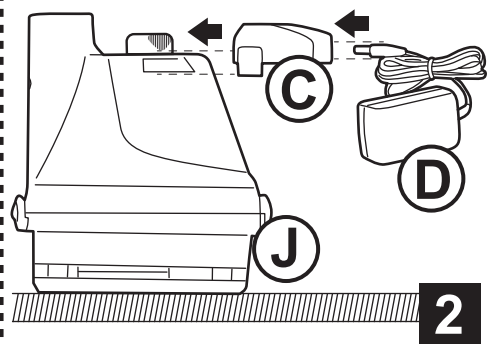

EV51CBX/21/EU Quick Setup Sheet (KOK)(200901)

size: W210 x L290mm

Material: 200gsm art paper (粉紙 / 銅板紙)

Finishing: glossy lamination (過光膠)

Printing: 1C (印1色)

VEKTRO[®] V300

4

KOKIDO[®]
Pool Product Innovations