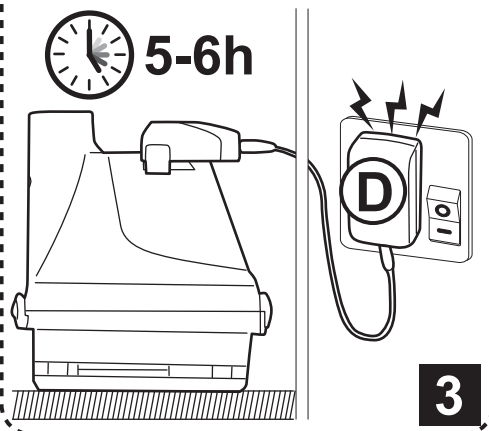

EV51CBX/21/EU Quick Setup Sheet (KOK)(200901)

size: W210 x L290mm

Material: 200gsm art paper (粉紙 / 銅板紙)

Finishing: glossy lamination (過光膠)

Printing: 1C (印1色)

VEKTRO[®] V300

4

KOKIDO[®]
Pool Product Innovations