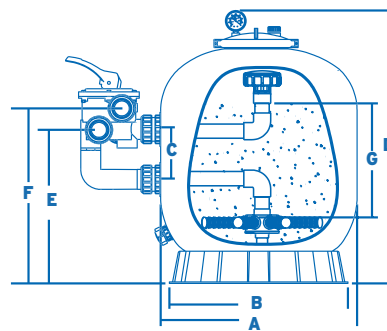

User Friendly

The ergonomic design of the Titan Series fibreglass sand filter makes them easy to operate. Equipped with an ergonomic palm shaped multi-port handle for ease of use, a large sight indicator glass for clear backwash inspection, oil filled pressure gauge for easy inspection of operating pressure, clamp lock design head with 360 degree rotation (ZT500- ZT650 models) for easy installation and a drain plug making maintenance a breeze.

Schematic

Side Mount Sand Filter

Fibreglass Sand Filter

Specifications

Model Number	Size (Inches)	A mm	B mm	C mm	D mm	E mm	F mm	G mm	Valve Connections	Maximum Flow rate	Silica sand (kg)	Diamond Brite*
ZT500	21	535	500	845	670	730			40mm	185LPM	85kg	64kg
ZT650	25	635	500	950	775	835			40mm	260LPM	145kg	109kg
ZTS650	25	635	500	180	850	430	490	300	40mm	260LPM	145kg	109kg
ZTS700B	28	723	500	220	890	520	607	390	50mm	336LPM	215kg	162kg
ZT800	32	800	753	1200	1002	1085			50mm	415LPM	355kg	267kg
ZT900	36	900	753	1300	1090	1172			50mm	520LPM	470kg	353kg