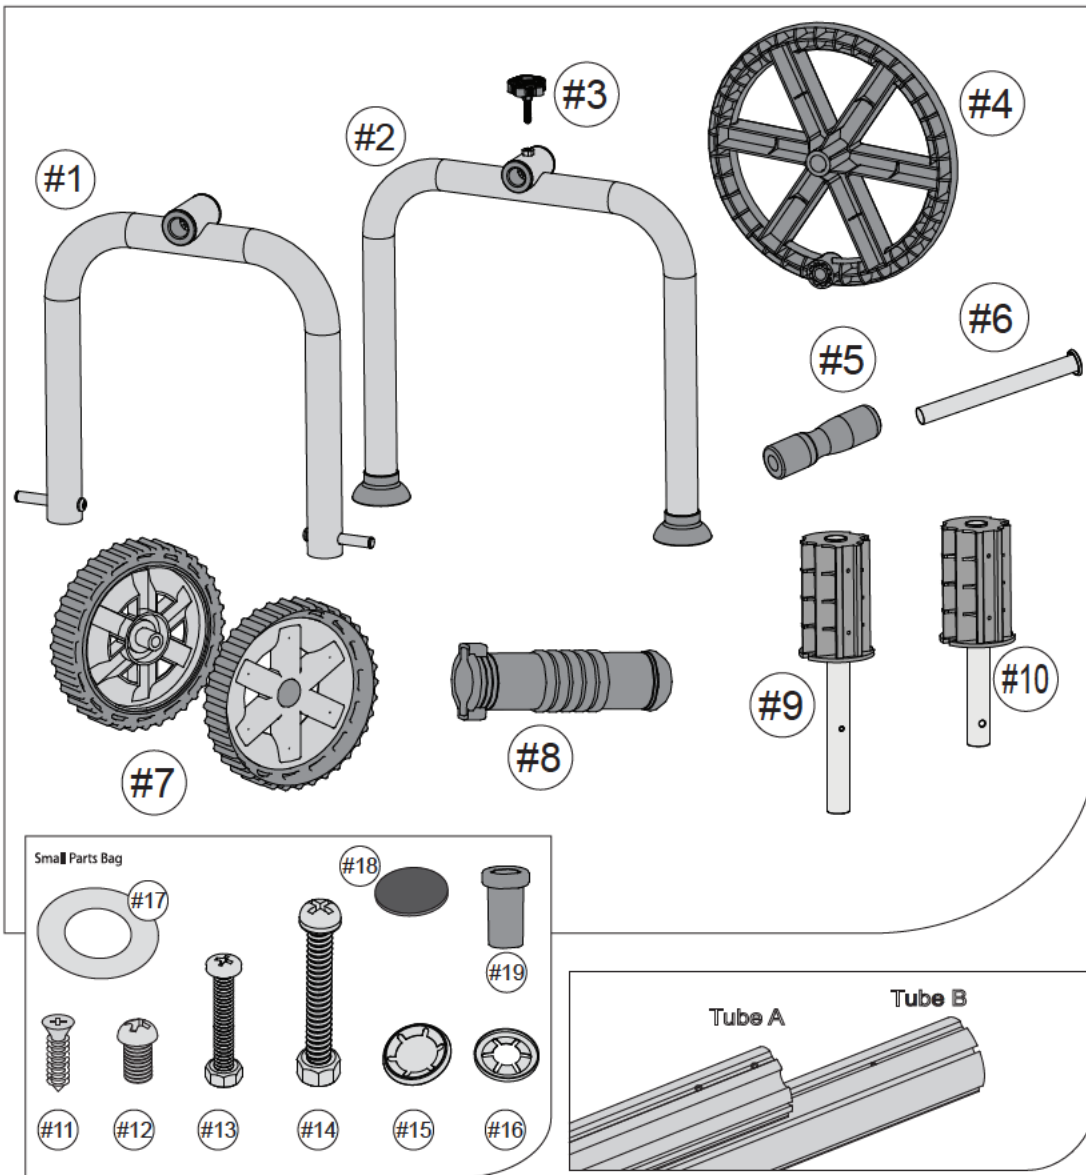

# Inground Pool Cover Reel

1

Ref	Qty
#1	1
#2	1
#3	1
#4	1
#5	1
#6	1
#7	2
#8	1
#9	1
#10	1
#11	4
#12	6
#13	1
#14	1
#15	1
#16	2
#17	1
#18	2
#19	1

2

3

4

5

6