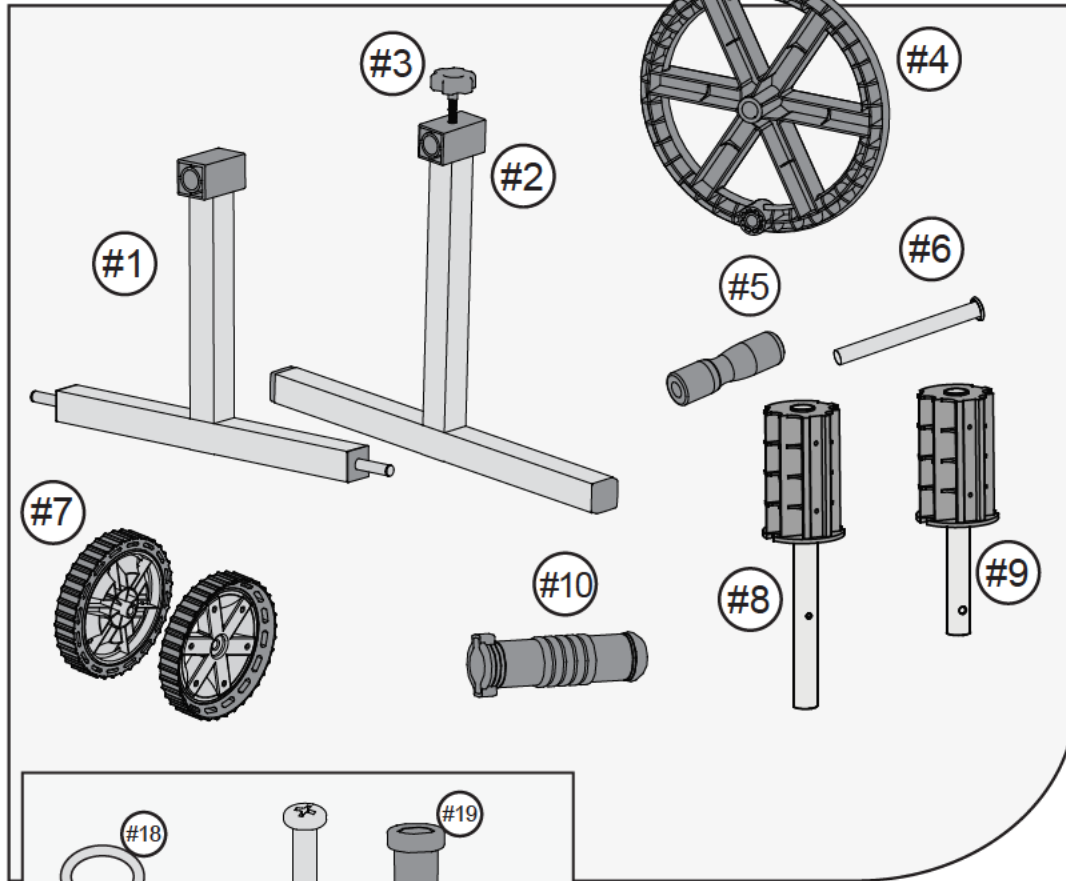

Inground Pool Cover Reel

1

Ref	Qty
#1	1
#2	1
#3	1
#4	1
#5	1
#6	1
#7	2
#8	1
#9	1
#10	1
#11	4
#12	6
#13	1
#14	1
#15	2
#16	2
#17	1
#18	1
#19	1

2

3

4

6

5