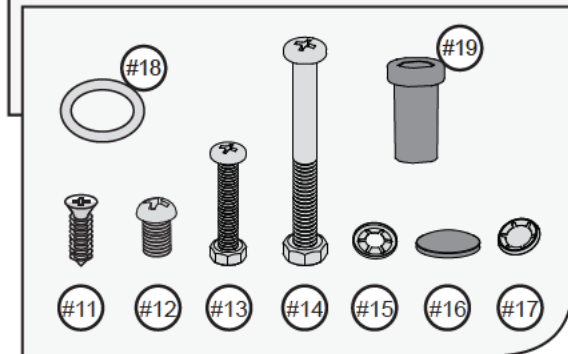

Inground Pool Cover Reel

1

Ref	Qty
#1	1
#2	1
#3	1
#4	1
#5	1
#6	1
#7	2
#8	1
#9	1
#10	1
#11	4
#12	6
#13	1
#14	1
#15	2
#16	2
#17	1
#18	1
#19	1

2

3

4

6

5