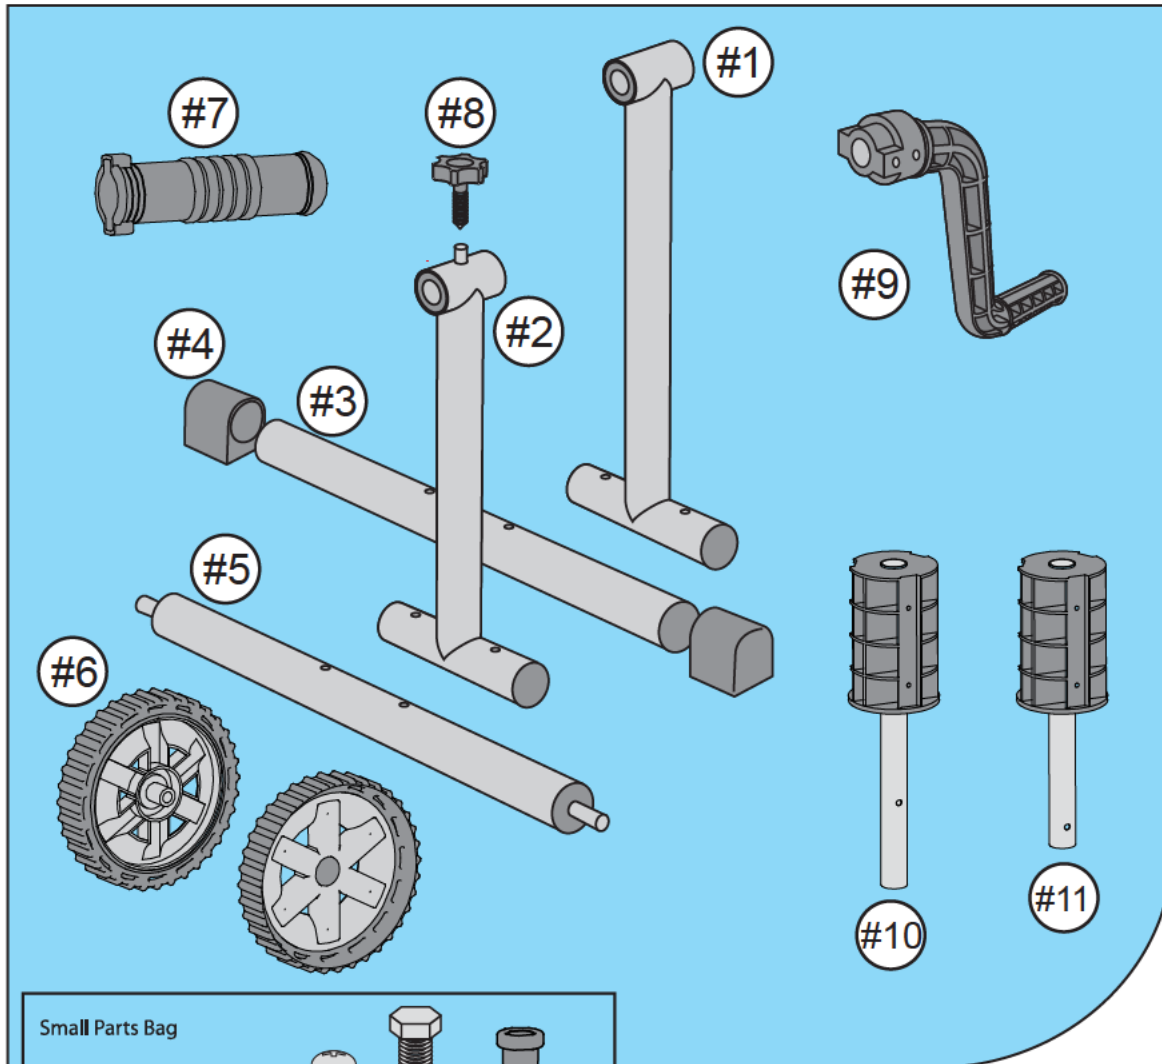

Inground Pool Cover Reel

1

Ref	Qty
#1	1
#2	1
#3	1
#4	2
#5	1
#6	2
#7	1
#8	1
#9	1
#10	1
#11	1
#12	1
#13	4
#14	12
#15	1
#16	1
#17	4
#18	2
#19	2
#20	1

2

3

4

5

6