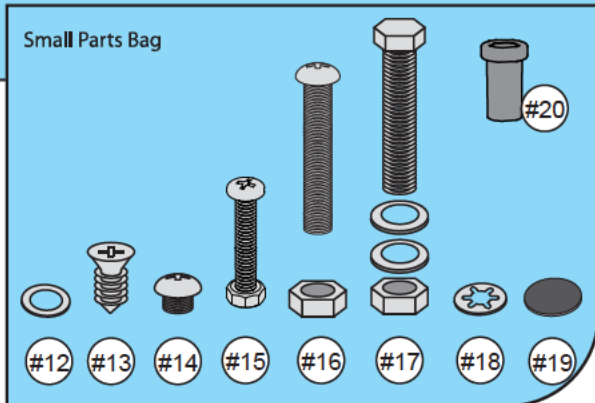

Inground Pool Cover Reel

1

Ref	Qty
#1	1
#2	1
#3	1
#4	2
#5	1
#6	2
#7	1
#8	1
#9	1
#10	1
#11	1
#12	1
#13	4
#14	12
#15	1
#16	1
#17	4
#18	2
#19	2
#20	1

2

3

4

5

6